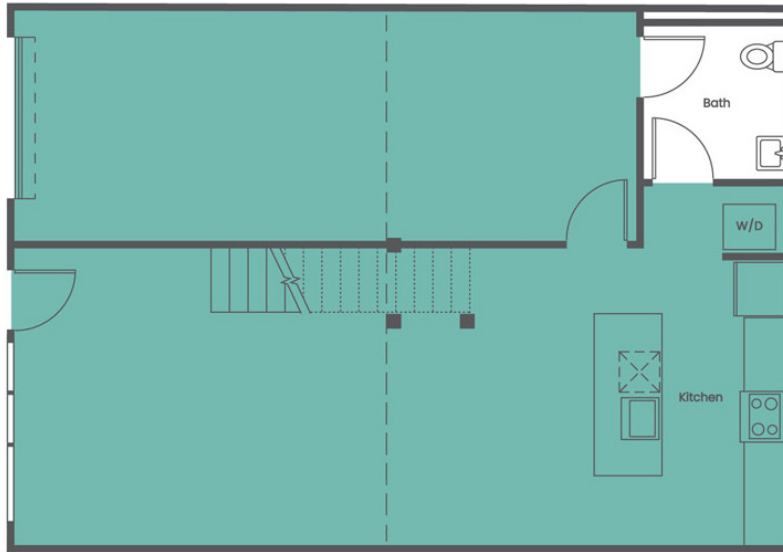

Live/Work Townhouse

1594-1599

SQ. FT.

2 BED / 2.5 BATH

peloton
APARTMENTS

4141 N Williams Ave | Portland, OR 97217

pelotonapartments.com

**Floor plans are artist's rendering. All dimensions are approximate. Actual product and specifications may vary in dimension or detail. Not all features are available in every apartment. Prices and availability are subject to change. Please see a representative for details.*