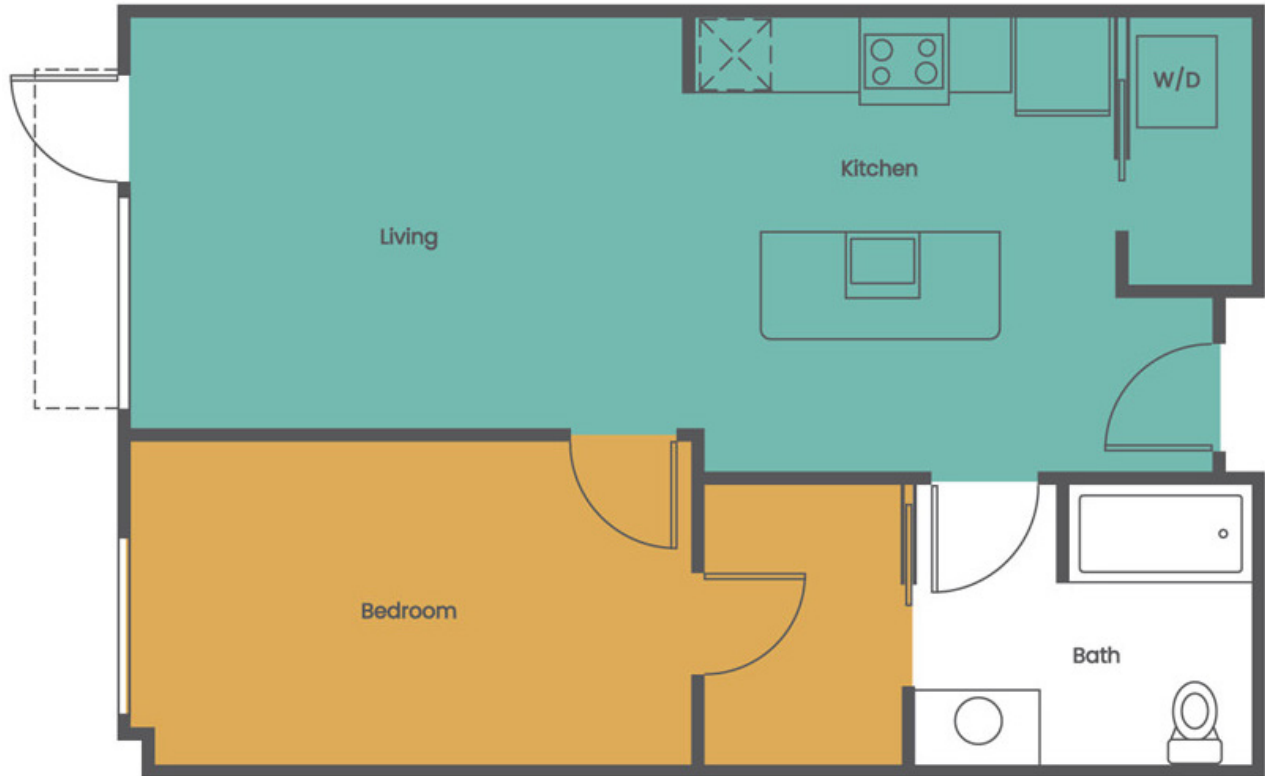

One Bedroom One Bath

569-775
SQ. FT.

1 BED / 1 BATH

	4141 N Williams Ave Portland, OR 97217
	pelotonapartments.com

**Floor plans are artist's rendering. All dimensions are approximate. Actual product and specifications may vary in dimension or detail. Not all features are available in every apartment. Prices and availability are subject to change. Please see a representative for details.*