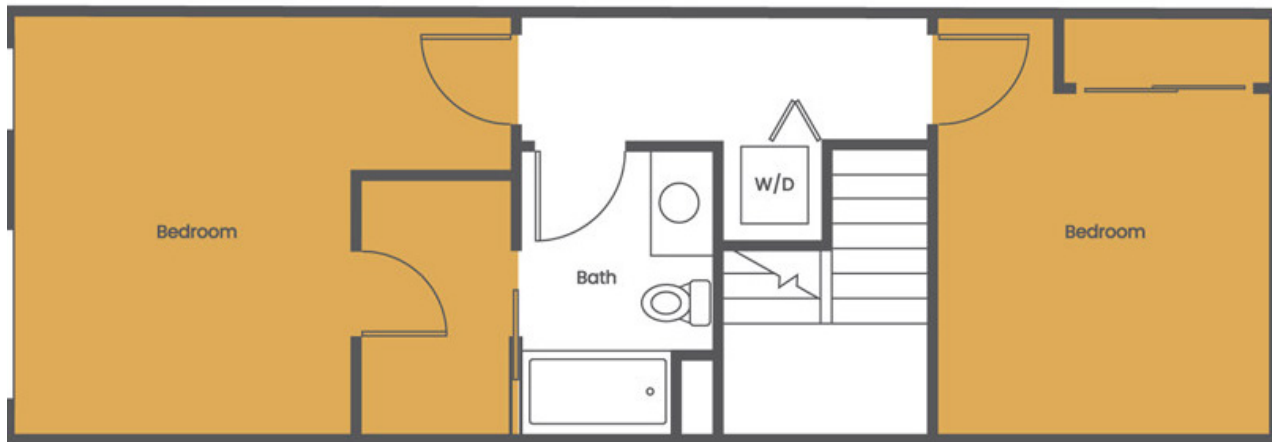

Two Bedroom Townhouse

1106-1465

SQ. FT.

2 BED / 1.5 BATH

	4141 N Williams Ave Portland, OR 97217
	pelotonapartments.com

**Floor plans are artist's rendering. All dimensions are approximate. Actual product and specifications may vary in dimension or detail. Not all features are available in every apartment. Prices and availability are subject to change. Please see a representative for details.*