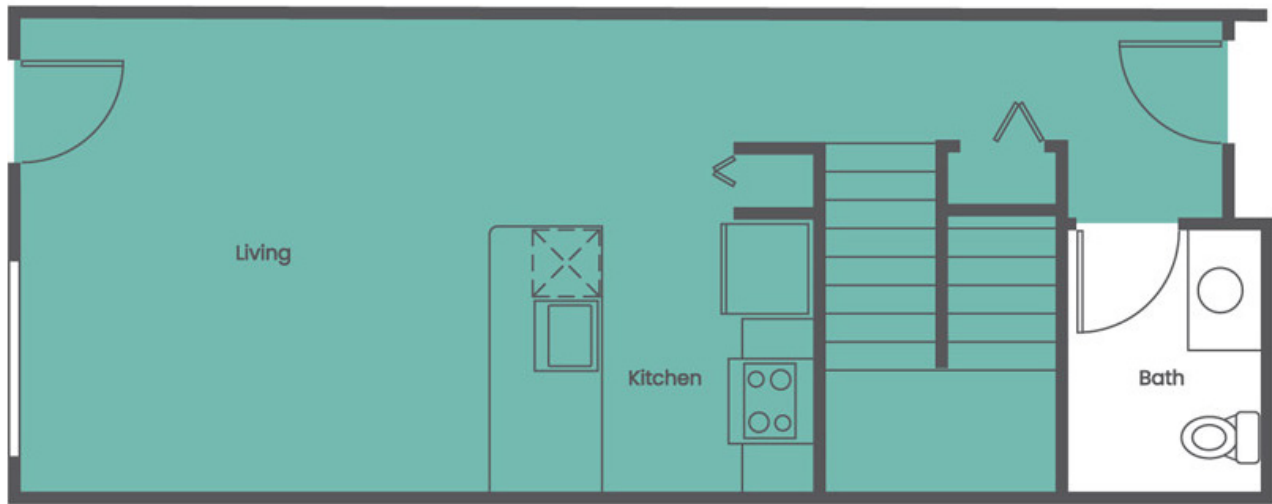

Two Bedroom Townhouse

1106-1465

SQ. FT.

2 BED / 1.5 BATH

	4141 N Williams Ave Portland, OR 97217
	pelotonapartments.com

**Floor plans are artist's rendering. All dimensions are approximate. Actual product and specifications may vary in dimension or detail. Not all features are available in every apartment. Prices and availability are subject to change. Please see a representative for details.*