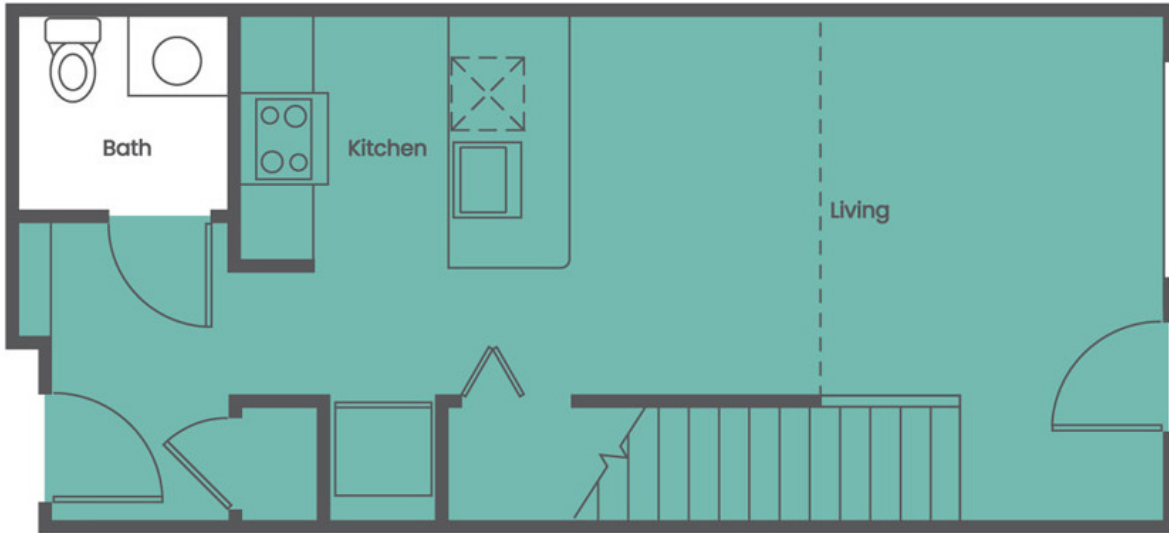

# One Bedroom Townhouse

761-984  
SQ. FT.

1 BED / 1 BATH

*peloton*  
APARTMENTS

4141 N Williams Ave | Portland, OR 97217

[pelotonapartments.com](http://pelotonapartments.com)

*\*Floor plans are artist's rendering. All dimensions are approximate. Actual product and specifications may vary in dimension or detail. Not all features are available in every apartment. Prices and availability are subject to change. Please see a representative for details.*